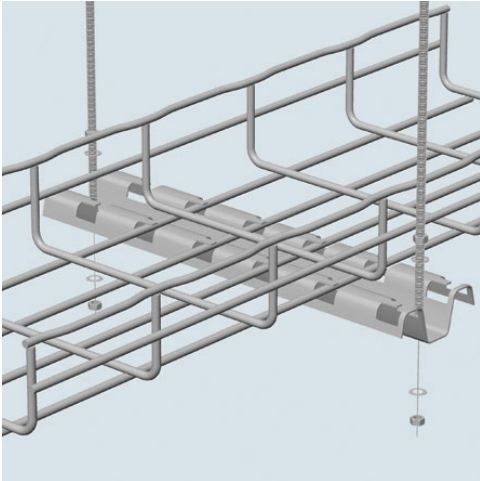

**Cablofil**  
**FAS PROFILE-PREGALV (1D,,2W,,8L) [14200]**  
Part No. 14200

Cablofil Wiremesh Cable Tray concept based upon performance, safety and economy — three qualities which make Cablofil Wiremesh Cable Tray system preferred by installers. Cablofil adapts to the most complex configurations, and its structure gives maximum strength for minimum weight. The ease of creating fittings, carried out on site, as well as the wide range of unique and universal accessories gives complete freedom in routing combined with exceptionally fast installation.

## Features & Benefits

For trapeze hung installations, use 4inch longer profile than tray width. Example: for CF 54/300 tray (12inch) use FAS P400 (16inch). Maximum threaded rod size is 3/8inch. For use with larger sizes of threaded rod, bracket holes must be drilled larger. Patented FAS style attachment secures tray without nuts and bolts. Threaded rods, nuts and washers sold separately.

### Dimensions

Product Width US	2.67 in	Product Weight US	0.51 lb
Product Volume US	0.012 cu ft	Product Depth US	7.64 in
Product Height US	1.033 in		