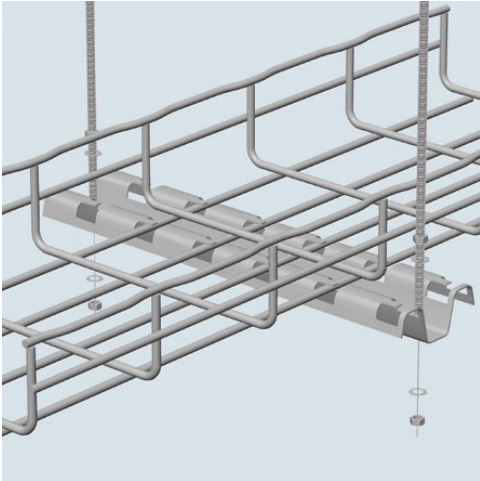

Cablofil
FAS PROFILE-PREGALV (1D,,2W,,16L) [14400]
Part No. 14400

Cablofil Wiremesh Cable Tray concept based upon performance, safety and economy — three qualities which make Cablofil Wiremesh Cable Tray system preferred by installers. Cablofil adapts to the most complex configurations, and its structure gives maximum strength for minimum weight. The ease of creating fittings, carried out on site, as well as the wide range of unique and universal accessories gives complete freedom in routing combined with exceptionally fast installation.

Specifications

General Info

Product Line	Cablofil	Finish	Pre-Galvanized
UPC Number	800388001930	Country Of Origin	China
Type	Supports		

Dimensions

Product Width US	2.67 in	Product Weight US	1.03 lb
Product Volume US	0.025 cu ft	Product Depth US	15.51 in
Product Height US	1.033 in		