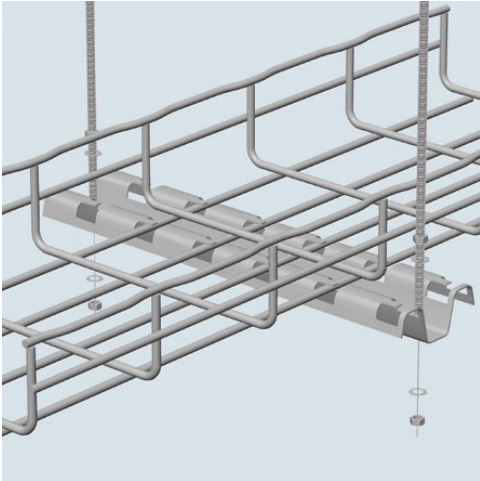

Cablofil  
FAS PROFILE-STAINLESS (1D,,2W,,24L) [14604]  
Part No. 14604

Cablofil Wiremesh Cable Tray concept based upon performance, safety and economy — three qualities which make Cablofil Wiremesh Cable Tray system preferred by installers. Cablofil adapts to the most complex configurations, and its structure gives maximum strength for minimum weight. The ease of creating fittings, carried out on site, as well as the wide range of unique and universal accessories gives complete freedom in routing combined with exceptionally fast installation.

## Features & Benefits

24 inch length trapeze profile: Patented FAS style attachment secures tray without nuts and bolts

### General Info

Product Line	Cablofil	Finish	Stainless 316
UPC Number	800388002074	Country Of Origin	China
Type	Supports		

### Dimensions

Product Width US	2.67 in	Product Weight US	1.56 lb
Product Volume US	0.037 cu ft	Product Depth US	23.39 in
Product Height US	1.033 in		