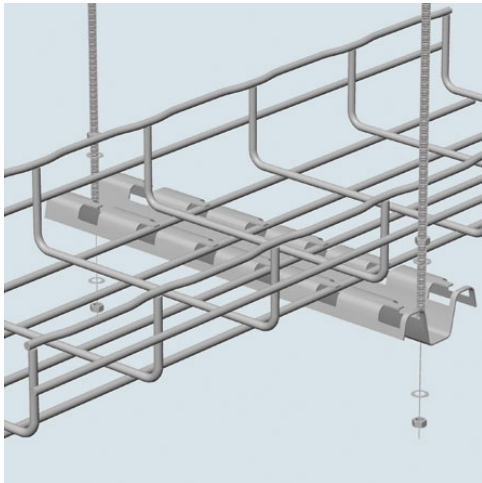

Cablofil
FAS PROFILE-PREGALV (1D,,2W,,28L) [14700]
Part No. 14700

Cablofil Wiremesh Cable Tray concept based upon performance, safety and economy — three qualities which make Cablofil Wiremesh Cable Tray system preferred by installers. Cablofil adapts to the most complex configurations, and its structure gives maximum strength for minimum weight. The ease of creating fittings, carried out on site, as well as the wide range of unique and universal accessories gives complete freedom in routing combined with exceptionally fast installation.

Features & Benefits

For trapeze hung installations, use 4inch longer profile than tray width. Example: for CF 54/300 tray (12inch) use FAS P400 (16inch). Maximum threaded rod size is 3/8inch. For use with larger sizes of threaded rod, bracket holes must be drilled larger. Patented FAS style attachment secures tray without nuts and bolts. Threaded rods, nuts and washers sold separately.

Specifications

General Info

Product Line	Cablofil	Finish	Pre-Galvanized
UPC Number	800388002081	Country Of Origin	China
Type	Supports		

Dimensions

Product Width US	2.67 in	Product Weight US	1.82 lb
Product Volume US	0.044 cu ft	Product Depth US	27.32 in
Product Height US	1.033 in		