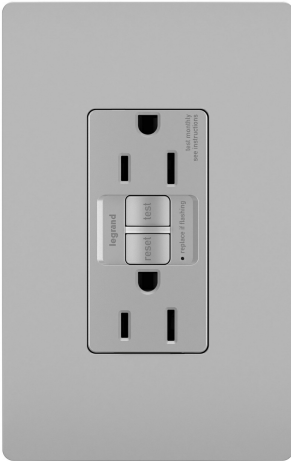

radiant Collection
radiant® 15A Duplex Self-Test GFCI Receptacles with SafeLock® Protection, Gray
Part No. 1597GRY

GFCI receptacles from the radiant® Collection self-test automatically every three seconds to ensure reliable protection from shock due to ground fault occurrences. Meeting National Electrical Code requirements for ground fault protection, GFCI receptacles make it easier to recognize and fix trips right where they happen – no more confusion at the breaker box. Maximize safety, in style, with GFCI protection featuring the sleek, clean lines of radiant. GFCI protection is required by code in bathrooms, kitchens, garages, basements, outdoor areas, and for any other outlets found within six feet of a sink or water source. GFCI outlets should always be used when replacing existing GFCI outlets during renovation. Made exclusively for use with screwless Wall Plates from the radiant® Collection, sold separately. Spec-Grade devices are engineered to meet federal specifications for use in commercial installations.

Features & Benefits

Protects against shock caused by ground-fault occurrences. Unlike breaker alternatives, GFCI receptacles make it easier to fix trips with a reset button right on the device	Conducts an industry-leading automatic self-test every 3 seconds. If the device ever fails, the indicator light flashes to signal it should be replaced
Equipped with proven SafeLock protection feature: if critical components are damaged and protection is lost, power to the outlet is disconnected	Extends GFCI protection to "downstream" outlets when used with feed-thru wiring configuration. Note: Will cut power to face and downstream outlets if wired incorrectly
Replaces any standard receptacle with ease, in as little as 10 minutes	Features durable, high-impact resistant thermoplastic construction
More color options available to fit any style, including finishes to match current hardware and lighting trends	Complete the look with a sleek, screwless radiant® Wall Plate, and coordinate with other designer switches and outlets available from the radiant® Collection

Specifications

General Info

Product Line	Pass & Seymour	Replaced by Part Number	
Color	Gray	Finish	Matte
Country Of Origin	China	Number of Receptacles	2
Outlet Type	GFCI, Indoor, Residential, Self-Test	Application Sector	Residential/Commercial
Standard	cULus, UL Listed, FSUL	Warranty Type	1-Year Limited Warranty
Type	Outlet