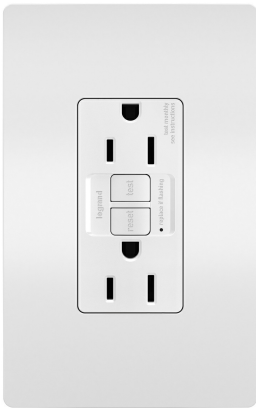

radiant Collection  
**radiant® Tamper-Resistant 15A Duplex Self-Test GFCI Receptacles with SafeLock® Protection, White**  
 Part No. 1597TRWCCD12

GFCI receptacles from the radiant® Collection self-test automatically every three seconds to ensure reliable protection from shock due to ground fault occurrences. Meeting National Electrical Code requirements for ground fault protection, GFCI receptacles make it easier to recognize and fix trips right where they happen – no more confusion at the breaker box. Maximize safety, in style, with GFCI protection featuring the sleek, clean lines of radiant. GFCI protection is required by code in bathrooms, kitchens, garages, basements, outdoor areas, and for any other outlets found within six feet of a sink or water source. GFCI outlets should always be used when replacing existing GFCI outlets during renovation. Made exclusively for use with screwless Wall Plates from the radiant® Collection, sold separately. Spec-Grade devices are engineered to meet federal specifications for use in commercial installations.

Complete the look with a sleek, screwless radiant® Wall Plate, and coordinate with other designer switches and outlets available from the radiant® Collection.

Conducts an industry-leading automatic self-test every 3 seconds. If the device ever fails, the indicator light flashes to signal it should be replaced.