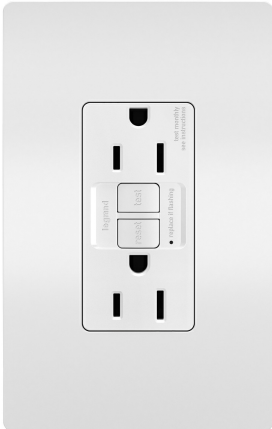

radiant Collection
radiant® 15A Duplex Self-Test GFCI Receptacles with SafeLock® Protection, White
Part No. 1597WCCD12

GFCI receptacles from the radiant® Collection self-test automatically every three seconds to ensure reliable protection from shock due to ground fault occurrences. Meeting National Electrical Code requirements for ground fault protection, GFCI receptacles make it easier to recognize and fix trips right where they happen – no more confusion at the breaker box. Maximize safety, in style, with GFCI protection featuring the sleek, clean lines of radiant. GFCI protection is required by code in bathrooms, kitchens, garages, basements, outdoor areas, and for any other outlets found within six feet of a sink or water source. GFCI outlets should always be used when replacing existing GFCI outlets during renovation. Made exclusively for use with screwless Wall Plates from the radiant® Collection, sold separately. Spec-Grade devices are engineered to meet federal specifications for use in commercial installations.