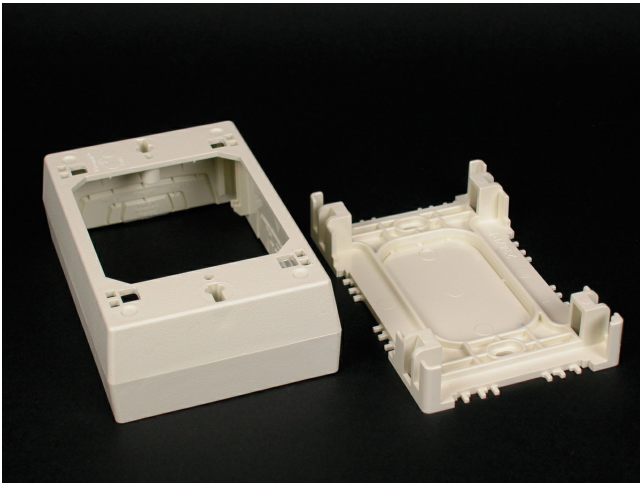

Wiremold  
Wiremold 400/800/2300/2300D Series One-Gang Device Box, Ivory  
Part No. 2347

The Wiremold 2300 Series raceway is a single compartment raceways for communication or power applications ideal for use in classrooms, office, and hotel applications or anywhere a small low profile raceway is needed. The 2300D Nonmetallic Divided Raceway is for use when power and low voltage cabling is required in the same raceway.

### General Info

Product Line	Wiremold	Color	Ivory
UPC Number	786776099782	Country Of Origin	United States
Application Sector	Commercial	Standard	cULus Listed Surface Nonmetallic Raceway Fitting: File E90377 Guide RJYT/RJYT7
Type	Raceway		

### Dimensions

Product Width US	4.88 in	Product Weight US	0.2 lb
Product Volume US	25.85 cu in	Product Depth US	1.63 in
Product Height US	3.25 in		