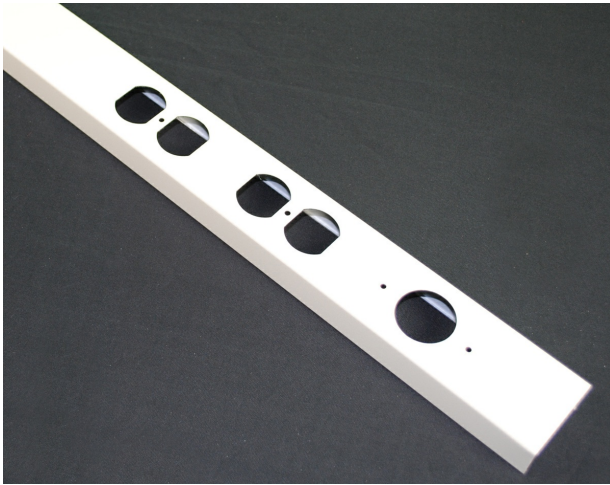

Wiremold  
25DTP Series Steel Tele-Power Pole Cover  
Part No. 25DTP-A

Routing power, data, and A/V – neatly and simply – from up there to down here; that’s what Tele-Power® Poles are all about. Their sole purpose is to get the business end of your wire and cabling needs down to your workstation, equipment, or modular furniture. Specifically, in away-from-the-wall locations in open commercial office areas, schools, labs, stores and other sites. Whatever power, data, or A/V wiring you need to bring down to the desk, workstation, or cash registers, Wiremold Tele-Power Poles handle all of your needs effortlessly. For modular office furniture – our poles easily provide the hook up to feed office partitions. The poles are also available with specialized electrical circuits such as dedicated/isolated ground. Vertical drop poles give you the flexibility and capacity to devote both sides of the pole for single or dual service feeds. Legrand/Wiremold offers the broadest selection of open space solutions. With standard, custom and configurable products, you can rest assured that the right solution is readily available and adaptable to your current and future work environments.

## Features & Benefits

Add power receptacles or devices to existing modular Tele-Power Poles. Includes one receptacle mounting bracket. Face diameter of single receptacle: 1.38" -1.40" (35mm - 36mm).

### Dimensions

Product Width US	2.25 in	Product Height US	28.0 in
------------------	---------	-------------------	---------