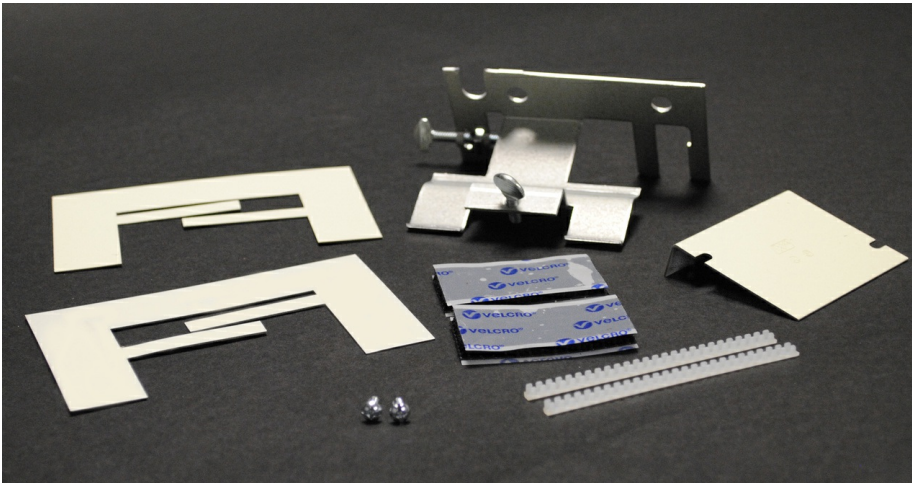

Routing power, data, and A/V – neatly and simply – from up there to down here; that’s what Tele-Power® Poles are all about. Their sole purpose is to get the business end of your wire and cabling needs down to your workstation, equipment, or modular furniture. Specifically, in away-from-the-wall locations in open commercial office areas, schools, labs, stores and other sites. Whatever power, data, or A/V wiring you need to bring down to the desk, workstation, or cash registers, Wiremold Tele-Power Poles handle all of your needs effortlessly. For modular office furniture – our poles easily provide the hook up to feed office partitions. The poles are also available with specialized electrical circuits such as dedicated/isolated ground. Vertical drop poles give you the flexibility and capacity to devote both sides of the pole for single or dual service feeds. Legrand/Wiremold offers the broadest selection of open space solutions. With standard, custom and configurable products, you can rest assured that the right solution is readily available and adaptable to your current and future work environments.

Features & Benefits

Add power receptacles or devices to existing modular Tele-Power Poles. Includes one receptacle mounting bracket.

Specifications

General Info

Product Line	Wiremold	Color	White
UPC Number	786776196382	Country Of Origin	United States
Application Sector	Commercial		