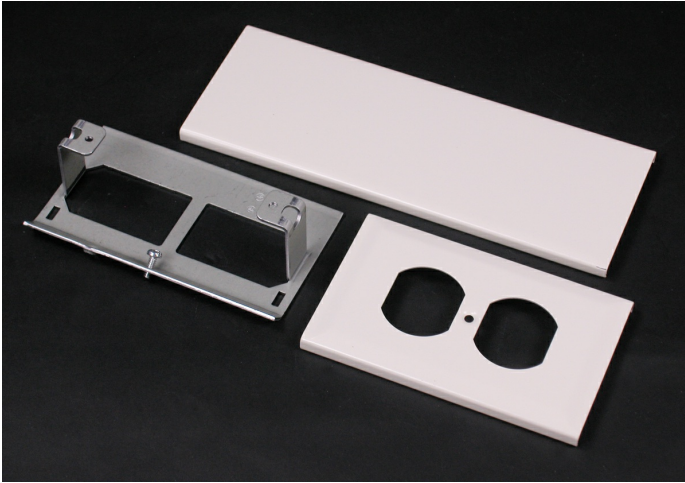

Wiremold  
30TP Series Duplex Receptacle Cover (White)  
Part No. 30TP-B-WH

Routing power, data, and A/V – neatly and simply – from up there to down here; that’s what Tele-Power® Poles are all about. Their sole purpose is to get the business end of your wire and cabling needs down to your workstation, equipment, or modular furniture. Specifically, in away-from-the-wall locations in open commercial office areas, schools, labs, stores and other sites. Whatever power, data, or A/V wiring you need to bring down to the desk, workstation, or cash registers, Wiremold Tele-Power Poles handle all of your needs effortlessly. For modular office furniture – our poles easily provide the hook up to feed office partitions. The poles are also available with specialized electrical circuits such as dedicated/isolated ground. Vertical drop poles give you the flexibility and capacity to devote both sides of the pole for single or dual service feeds. Legrand/Wiremold offers the broadest selection of open space solutions. With standard, custom and configurable products, you can rest assured that the right solution is readily available and adaptable to your current and future work environments.

## Features & Benefits

Add power receptacles or devices to existing modular Tele-Power Poles. Includes one receptacle mounting bracket.