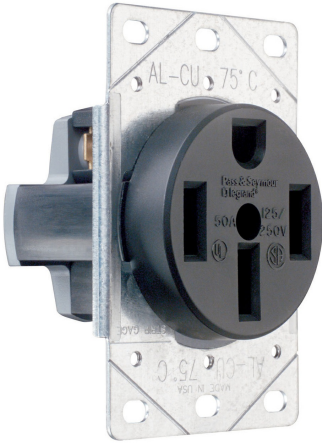

Pass and Seymour
50 Amp 125/250V NEMA 14-50R Flush Mount Electrical Outlet for Ranges / Dryers / EV Chargers
 Part No. 3894

A durable solution that provides 50A 125/250V NEMA 14-50R power access for ranges, dryers and electric vehicle (EV) chargers. A single, flush-mount, straight-blade receptacle. 3-Pole, 4-Wire.

Features & Benefits

Provides 50A 125/250V power access for ranges, dryers, EV chargers and more; NEMA compliant.	Quality Materials.
Durability.	Time-tested Design.

Specifications

General Info

Product Line	Pass & Seymour	Replaced by Part Number
Country Of Origin	China	

Dimensions

Product Width US	2.5 in	Product Depth US	2.2 in
------------------	--------	------------------	--------

Listing Agencies / 3rd Party Agencies

CSA Listed	Yes	cULus Listed	Yes
------------	-----	--------------	-----