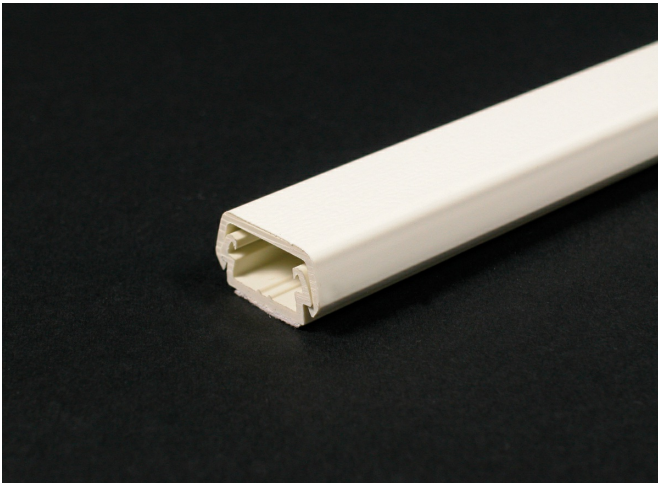

Wiremold
Wiremold 400 Series Raceway Base and Cover, Ivory
Part No. 400BAC

The Wiremold 400 Series raceway is a single compartment raceway for communication or power applications. It is ideal for use in classrooms, office, and hotel applications or anywhere a small low profile raceway is needed.

Features & Benefits

This product meets the material restrictions of RoHS

Specifications

General Info

Product Line	Wiremold	Color	Ivory
UPC Number	786776050035	Country Of Origin	United States
Application Sector	Commercial	Standard	cULus Listed Surface Nonmetallic Raceway: File E90377 Guide RJYT/RJYT7
Type	Raceway		

Dimensions

Product Width US	60.13 in	Product Weight US	7.93 lb
Product Volume US	20.64 cu in	Product Depth US	0.39 in
Product Height US	0.88 in		

Listing Agencies / 3rd Party Agencies

cULus ListingNumber