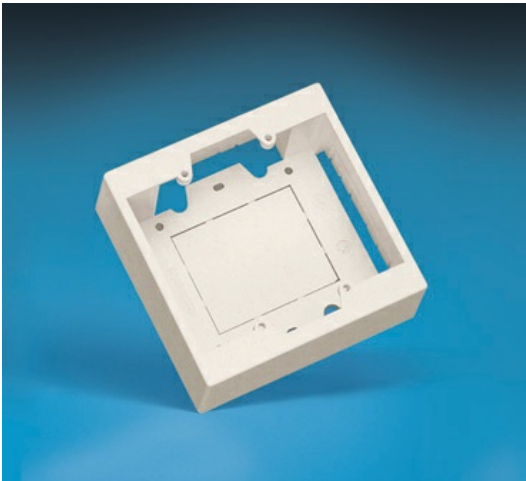

Ortronics
SURFACE MOUNT OUTLET BOX (DOUBLE GANG), 2" DEEP, FOG WHITE
Part No. 40300186

Ortronics® surface mount outlet boxes are compatible with all Ortronics single and double gang faceplates. These boxes provide a mounting surface for faceplates or can be attached to recessed boxes to provide greater cable storage capacity. Also compatible with Raceway

Features & Benefits

Versatile surface box design

Accepts double gang plates

Extra deep design

Can be used with raceway

Specifications

General Info

Product Line	Ortronics	UPC Number	662875268727
Country Of Origin	Malaysia	Application Sector	Commercial
Standard	UL Standard	Type	Workstation