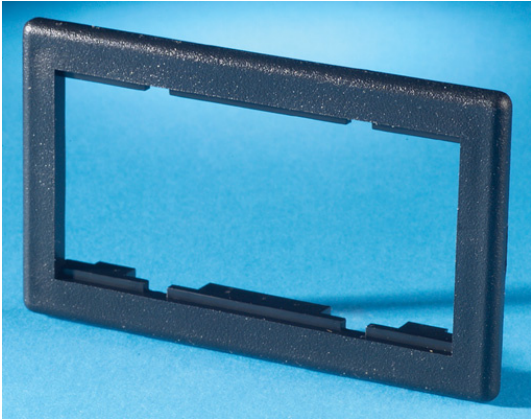

Ortronics
FURNITURE BEZEL, .125" DEEP FOR TIA 569 2.71" x 1.38" FURNITURE OPENING
Part No. 40700071

Can be combined with 42100009 to house up to three TracJacks. Must be used with 42100009 or 42100054. Legrand® offers TracJack® plates for most furniture systems. Plates easily snap mount into furniture, requiring no special tools. Plates are ruggedly constructed from high impact thermo-plastic 94V-0 rated.

Features & Benefits

Snap mount: Ease of installation.

Fits TIA 569A recognized furniture opening

Houses up to four TracJacks with 42100009 bezel

Front access design

Specifications

General Info

Product Line	Ortronics	UPC Number	662875242611
Country Of Origin	Taiwan, Province Of China	Application Sector	Commercial
Standard	UL Standard	Type	Workstation