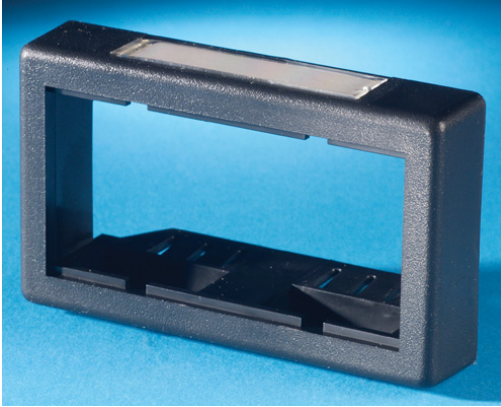

Ortronics  
FURNITURE BEZEL, .625" DEEP FOR TIA 569 2.71" x 1.38" FURNITURE OPENING, BLACK  
Part No. 40700072-00

Can be combined with 42100009 to house up to three TracJacks. Must be used with 42100009 or 42100054. Legrand® offers TracJack® plates for most furniture systems. Plates easily snap mount into furniture, requiring no special tools. Plates are ruggedly constructed from high impact thermo-plastic 94V-0 rated.

## Features & Benefits

Snap mount: Ease of installation.

Fits TIA 569A recognized furniture opening

Houses up to four TracJacks with 42100009 bezel

### Dimensions

Product Width US	3.19 in	Product Depth US	1.16 in
Product Height US	1.87 in		