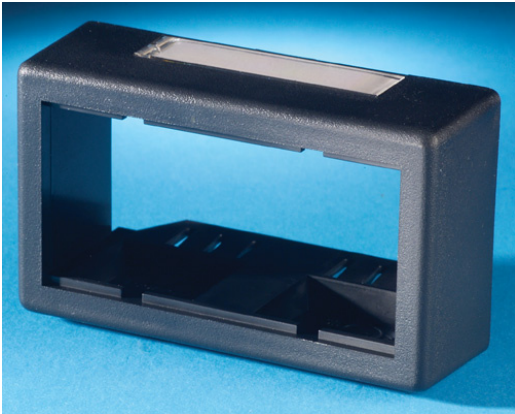

Ortronics  
FURNITURE BEZEL, 1" DEEP FOR TIA 569 2.71" x 1.38" FURNITURE OPENING, BLACK  
Part No. 40700073-00

Can be combined with 42100009 to house up to three TracJacks. Must be used with 42100009 or 42100054. Legrand® offers TracJack® plates for most furniture systems. Plates easily snap mount into furniture, requiring no special tools. Plates are ruggedly constructed from high impact thermo-plastic 94V-0 rated.

## Features & Benefits

Snap mount: Ease of installation.

Fits TIA 569A recognized furniture opening

Houses up to four TracJacks with 42100009 bezel

### Dimensions

Product Width US	6.05 in	Product Depth US	1.65 in
Product Height US	1.69 in		