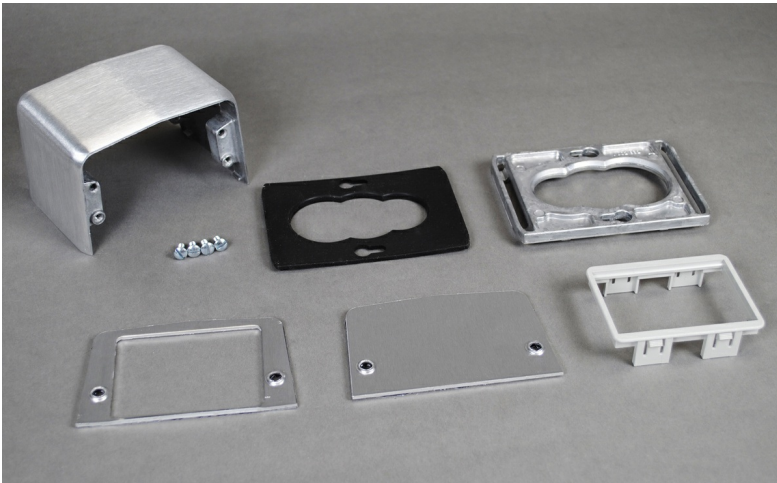

Wiremold  
525 Series Four-Piece Communication Service Fitting  
Part No. 525ACT

6A opening with communication adapter on one side. Accommodates Wiremold Open System communication modules. NOTE: Four-piece service fittings include: housing and base plate. Receptacles included when indicated in part number description. 525 Series Service Fittings have 27 cubic inches (442ml) of capacity. NOTE: Four-piece service fittings include: housing and base plate. Receptacles included when indicated in part number description. 525 Series Service Fittings have 27 cu. in. (442ml) of capacity.

## Features & Benefits

6A opening with communication adapter on one side. Accommodates Wiremold Open System communication modules. NOTE: Four-piece service fittings include: housing and base plate. Receptacles included when indicated in part number description. 525 Series Service Fittings have 27 cubic inches (442ml) of capacity. NOTE: Four-piece service fittings include: housing and base plate. Receptacles included when indicated in part number description. 525 Series Service Fittings have 27 cu. in. (442ml) of capacity.