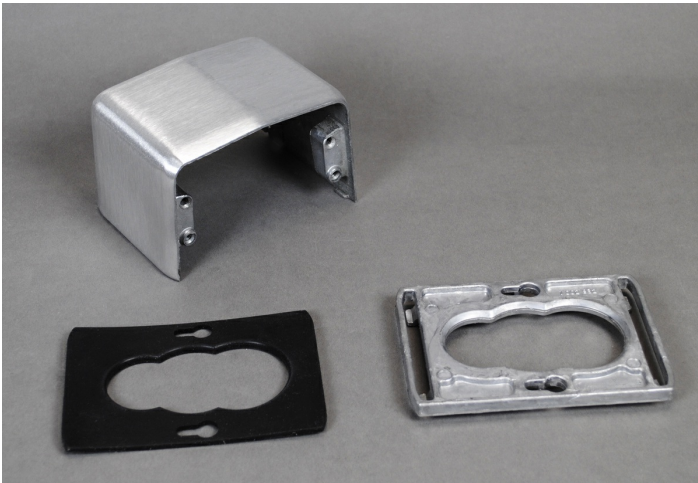

Wiremold  
525 Series Service Fitting Housing  
Part No. 525HB

Housing and base plate for all four-piece fittings. NOTE: Four-piece service fittings include: housing and base plate. Receptacles included when indicated in part number description. 525 Series Service Fittings have 27 cubic inches (442ml) of capacity.

## Features & Benefits

Housing and base plate for all four-piece fittings. NOTE: Four-piece service fittings include: housing and base plate. Receptacles included when indicated in part number description. 525 Series Service Fittings have 27 cubic inches (442ml) of capacity.