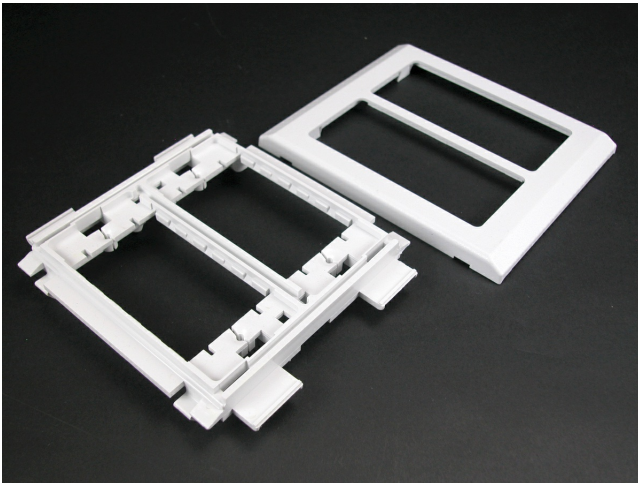

Wiremold  
Wiremold 5400 Series Device Bracket Fitting, Ivory  
Part No. 5450

The Wiremold 5400 Series Raceway from Legrand is a dual channel raceway that provides wire and cable management for data, voice, video, and power applications. For school and office applications, this is an ideal solution for providing flexibility and accessibility of wire and cable.

### General Info

Product Line	Wiremold	Color	Ivory
UPC Number	786776059113	Country Of Origin	United States
Application Sector	Commercial	Standard	cULus Listed Surface Nonmetallic Raceway Fitting: File E90377 Guide RJYT/RJYT7
Type	Raceway		

### Dimensions

Product Width US	5.13 in	Product Weight US	0.22 lb
Product Volume US	30.78 cu in	Product Depth US	1.0 in
Product Height US	6.0 in		