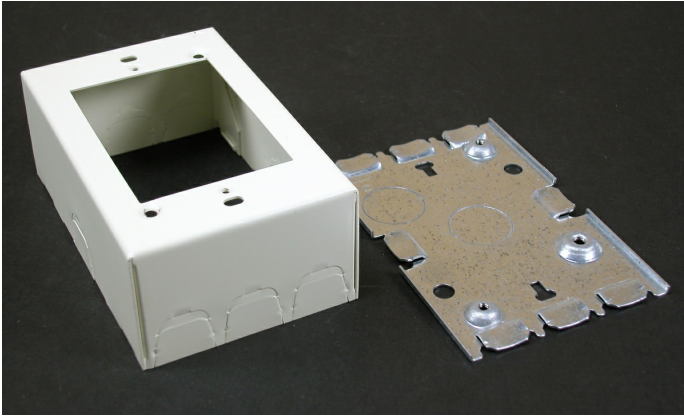

Wiremold
Wiremold 500/700 Series Single-Gang Switch and Receptacle Box Fitting, White
Part No. 5748WH

Wiremold 500 Series raceway is ideal for surface mounting small amounts of electrical wiring or communication cables. This rugged raceway offers a low profile appearance which blend with any decor. Available in our exclusive ScuffCoat finish.

Features & Benefits

This product meets the material restrictions of RoHS

Specifications

General Info

Product Line	Wiremold	Replaced by Part Number	5748WHC
Color	White	UPC Number	786776562989
Country Of Origin	United States	Application Sector	Commercial
Standard	cULus Listed Surface Metal Raceway: File E41751: Guide RJPR	Type	Raceway

Dimensions

Product Width US	4.75 in	Product Weight US	0.53 lb
Product Volume US	26.79 cu in	Product Depth US	1.88 in
Product Height US	3.0 in		

Buy American Act Compliance

NAFTA	Yes
-------	-----

Additional Information