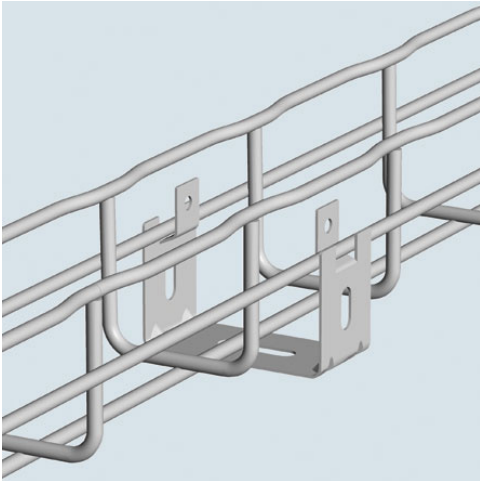

Cablofil  
2X2 CABLOFIL TRAY STANDOFF BRKT-STAINLESS (2D,,4W,,2L) [586044]  
Part No. 586044

Cablofil Wiremesh Cable Tray concept based upon performance, safety and economy; three qualities which make Cablofil Wiremesh Cable Tray system preferred by installers. Cablofil adapts to the most complex configurations, and its structure gives maximum strength for minimum weight. The ease of creating fittings, carried out on site, as well as the wide range of unique and universal accessories gives complete freedom in routing combined with exceptionally fast installation.

## Features & Benefits

Attaches 2" tray to cabinet tops and channel framing. Fold over tabs secure tray without fasteners. Stand-off height is 0.3" (8mm).

### Dimensions

Product Width US	2.76 in	Product Weight US	0.132 lb
Product Volume US	0.005 cu ft	Product Depth US	1.38 in
Product Height US	2.15 in		