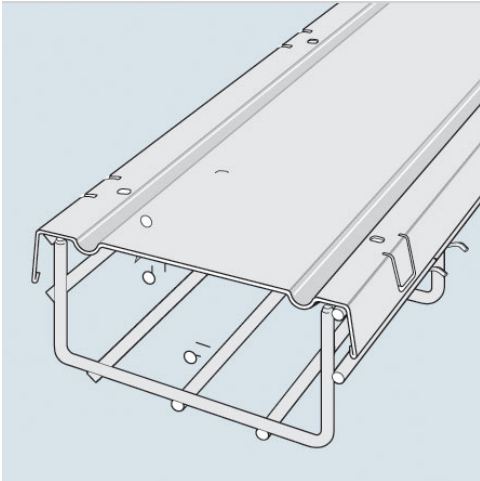

Cablofil
CABLOFIL COVER-STAINLESS (3 PCS) (6W) [629154]
Part No. 629154

Cablofil Wiremesh Cable Tray concept based upon performance, safety and economy; three qualities which make Cablofil Wiremesh Cable Tray system preferred by installers. Cablofil adapts to the most complex configurations, and its structure gives maximum strength for minimum weight. The ease of creating fittings, carried out on site, as well as the wide range of unique and universal accessories gives complete freedom in routing combined with exceptionally fast installation.

Features & Benefits

Cover eliminates dirt and dust build-up on cable. Field fabricate on-site to fit changes in levels. Use built-in tabs for permanent attachment to tray. 3- 3.3' covers are included in each package to cover 1-10' section of tray.

Specifications

General Info

Product Line	Cablofil	Finish	Stainless 316
UPC Number	800388004580	Country Of Origin	Italy
Type	Straight Sections		

Dimensions

Product Width US	7.0 in	Product Weight US	7.56 lb
Product Volume US	0.16 cu ft	Product Depth US	39.5 in
Product Height US	1.0 in		