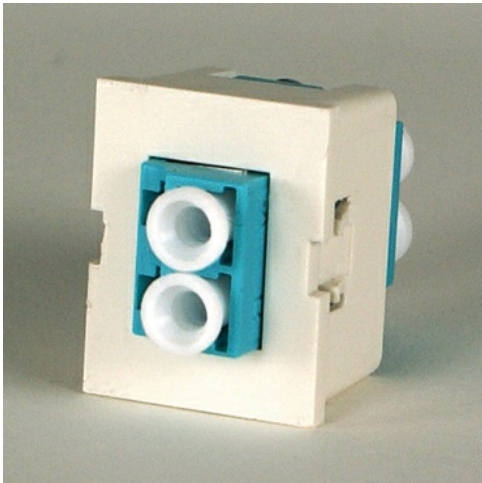

Ortronics  
TracJack Module, 1-LC Duplex, OM3/4, Aqua adapter, Fog White Housing  
Part No. 63700075

TracJack is a versatile single-module solution—the perfect combination of high quality, enhanced performance, labor savings, ease of use, and flexibility in design. TracJack front removable snap-in modules make moves, adds, and changes easy. TracJack products are compatible with Fib-or-Cop II and the complete line of TracJack faceplates and surface mount boxes. TracJack modules are available in LC, SC, ST, FC, and MT-RJ styles in order to suit any installation requirement.

## Features & Benefits

Snap-in module: Simple, secure installation.