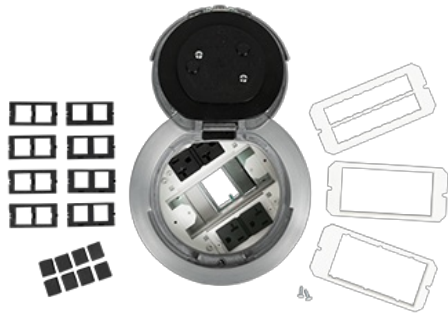

Wiremold
6IN PREWIRED FLUSH STYLE ASSEM AA BRUSHED ALUMINUM
Part No. 6AT2PAA

Designed for retrofit and new construction, Evolution Series 6" Poke-Thru devices provide convenient access to power, communications, and audio/video services recessed below floor level - providing maximum device protection. With three gangs of capacity that allow you to configure services for the needs of your space, services can be placed in any location within the unit. The low-profile durable metal covers are available in seven finishes, designed to match any space. The cover also features sliding doors that allow cables to neatly egress from the unit, protecting cables while reducing tripping hazards. Evolution Series 6" Poke-Thru devices are the perfect fit for meeting and training rooms, classrooms, healthcare facilities or commercial buildings with open-space architecture.

Features & Benefits

All Evolution Series Poke-Thru Devices, like every Wiremold Poke-Thru Device, meet and exceed UL scrub water exclusion requirements for tile, carpet, and wood covered floors.

Specifications

General Info

Product Line	Wiremold	UPC Number	786564096283
Country Of Origin	United States	Construction	Assembled
Number of Knockouts	3	Application Sector	Commercial
Standard	cULus Listed Metallic Outlet Boxes: File E2961 Guide QCIT Meets Article 314.27(C) of NEC.	Type	Poke-Thru

Dimensions

Product Width US	7.25 in	Product Height US	16.25 in
Cubic Capacity	2578.88 cu in		

Listing Agencies / 3rd Party Agencies

cULus ListingNumber	E2961	cULus Listed	Yes
---------------------	-------	--------------	-----