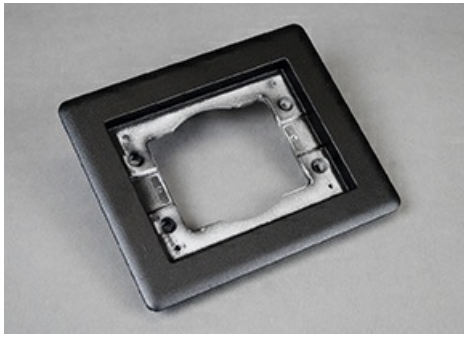

Wiremold
Flange
Part No. 817TCAL-BK

One-gang powder-coated aluminum combination carpet and tile flange, 6" x 5" (152.4mm x 127mm). Accepts Ortronics MAB6TJ TracJack and MAB3S2 Series II adapters and Wiremold CM Series Open System inserts, sold separately. NOTE: UL Listed for tile, terrazzo, and carpet floors. Brass covers and flanges are not interchangeable with aluminum or nonmetallic covers and flanges. Nonmetallic covers are interchangeable with aluminum flanges.

Features & Benefits

One-gang powder-coated aluminum combination carpet and tile flange, 6" x 5" (152.4mm x 127mm). Accepts Ortronics MAB6TJ TracJack and MAB3S2 Series II adapters and Wiremold CM Series Open System inserts, sold separately. NOTE: UL Listed for tile, terrazzo, and carpet floors. Brass covers and flanges are not interchangeable with aluminum or nonmetallic covers and flanges. Nonmetallic covers are interchangeable with aluminum flanges.