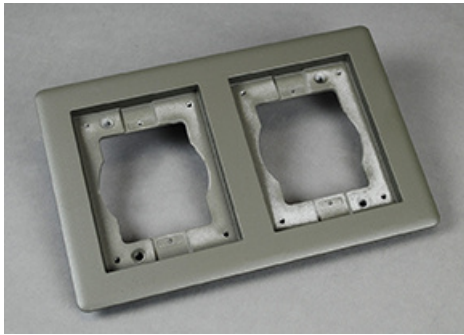

Wiremold
Carpet and Tile Flange
Part No. 827TCAL-GY

Two-gang powder-coated aluminum combination carpet and tile flange, 6" x 9" (152.4mm x 228.6mm). Accepts Ortronics MAB6TJ TracJack and MAB3S2 Series II adapters and Wiremold CM Series Open System inserts, sold separately. NOTE: UL Listed for tile, terrazzo, and carpet floors. Brass covers and flanges are not interchangeable with aluminum or nonmetallic covers and flanges. Nonmetallic covers are interchangeable with aluminum flanges.

Features & Benefits

Two-gang powder-coated aluminum combination carpet and tile flange, 6" x 9" (152.4mm x 228.6mm). Accepts Ortronics MAB6TJ TracJack and MAB3S2 Series II adapters and Wiremold CM Series Open System inserts, sold separately. NOTE: UL Listed for tile, terrazzo, and carpet floors. Brass covers and flanges are not interchangeable with aluminum or nonmetallic covers and flanges. Nonmetallic covers are interchangeable with aluminum flanges.

Dimensions

Product Width US	6.166 in	Product Length US	9.166 in
------------------	----------	-------------------	----------

Listing Agencies / 3rd Party Agencies

cULus ListingNumber	E2961	cULus Listed	Yes
---------------------	-------	--------------	-----