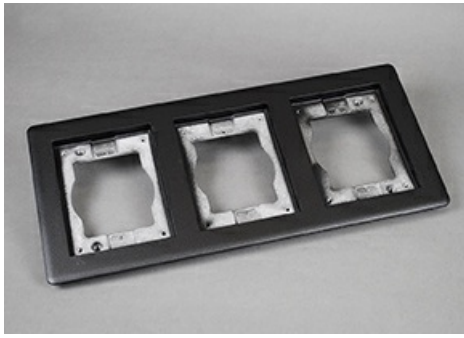

Wiremold
Carpet and Tile Flange
Part No. 837TCAL-BK

Three-gang powder-coated aluminum combination carpet and tile flange, 6.080" x 13.17" (154.4mm x 335mm). Accepts Ortronics MAB6TJ TracJack and MAB3S2 Series II adapters and Wiremold CM Series inserts, sold separately. NOTE: Brass covers and flanges are not interchangeable with aluminum or nonmetallic covers and flanges. Nonmetallic covers are interchangeable with aluminum flanges.

Features & Benefits

Three-gang powder-coated aluminum combination carpet and tile flange, 6.080" x 13.17" (154.4mm x 335mm). Accepts Ortronics MAB6TJ TracJack and MAB3S2 Series II adapters and Wiremold CM Series inserts, sold separately. NOTE: Brass covers and flanges are not interchangeable with aluminum or nonmetallic covers and flanges. Nonmetallic covers are interchangeable with aluminum flanges.

Dimensions

Product Width US	6.166 in	Product Length US	13.187 in
------------------	----------	-------------------	-----------

Listing Agencies / 3rd Party Agencies

cULus ListingNumber	E2961	cULus Listed	Yes
---------------------	-------	--------------	-----