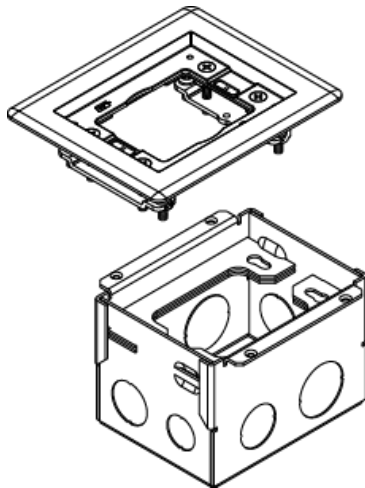

Wiremold  
880W1817B Series One-Gang Steel Floor Box for Wood Floors  
Part No. 880W1817B

880W1 Floor Box with 817B Brass Flange included. Flange can be used for tile or carpet applications. Order cover separately.

## Features & Benefits

880W1 Floor Box with 817B Brass Flange included. Flange can be used for tile or carpet applications. Order cover separately.