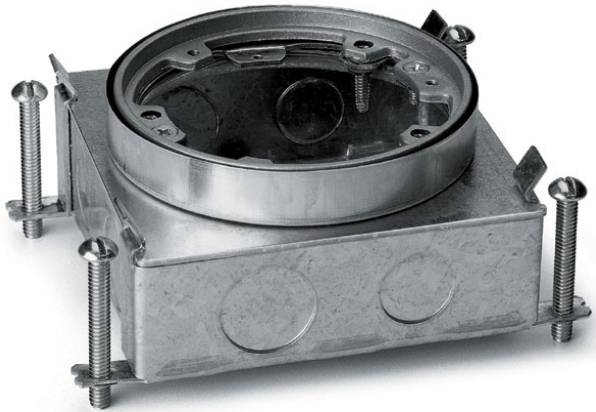

Wiremold
880 Series™ Shallow Steel Single Service Floor Box
Part No. 885B

The 880 Series™ Floor Box provides an excellent solution for the low density power or communication requirements in open space areas. The 880 Series™ brings the power or communication service directly to the workstation. The 885B shallow floor box is an economical stamped steel version for above grade applications. The 880 Series™ is supported by one of the most complete lines of brass, brushed aluminum, and nonmetallic activations in the industry. Some applications for the 880 Series Floor Box are retail facilities, commercial offices, hotels, and financial institutions.

Features & Benefits

The 880 Series™ Floor Box provides an excellent solution for the low density power or communication requirements in open space areas. The 880 Series™ brings the power or communication service directly to the workstation. The 885B shallow floor box is an economical stamped steel version for above grade applications. The 880 Series™ is supported by one of the most complete lines of brass, brushed aluminum, and nonmetallic activations in the industry. Some applications for the 880 Series Floor Box are retail facilities, commercial offices, hotels, and financial institutions.

Specifications

General Info

Product Line	Wiremold	Color	Silver
UPC Number	786564540397	Country Of Origin	Mexico
Construction	Assembled	Number of Knockouts	2
Application Sector	Commercial	Standard	cULus Listed Metallic Outlet Boxes: File E2961 Guide QCIT Meets Article 314.27(C) of NEC.
Type	Floor Box		

Dimensions

Product Width US	4.8 in	Product Weight US	2.02 lb
Product Volume US	61.24 cu in	Product Depth US	4.8 in

Product Height US	2.44 in	Cubic Capacity	29.5 cu in
-------------------	---------	----------------	------------