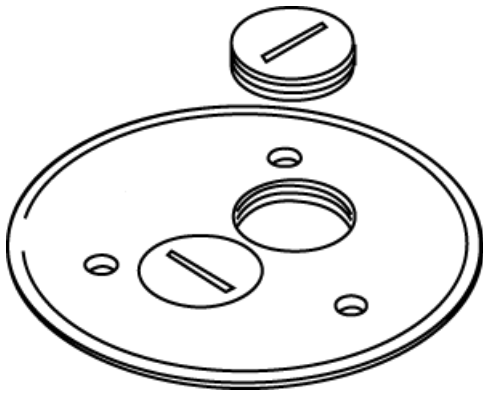

Wiremold
Ratchet-Pro 881 Series Cover Plate With Two Screw Plug Openings
Part No. 895SP

Brass cover plate with two screw plug openings, 5 1/2" (140mm) for carpet. NOTE: For carpet or tile installations. All cover plates are furnished with gasket and three screws. The 895P Polycarbonate Series Cover Plates must be field modified for dual service.

Features & Benefits

Brass cover plate with two screw plug openings, 5 1/2" (140mm) for carpet. NOTE: For carpet or tile installations. All cover plates are furnished with gasket and three screws. The 895P Polycarbonate Series Cover Plates must be field modified for dual service.

Dimensions

Product Width US	5.5 in	Product Depth US	5.5 in
Product Height US	0.25 in		

Listing Agencies / 3rd Party Agencies

cULus ListingNumber	E2961	cULus Listed	Yes
---------------------	-------	--------------	-----