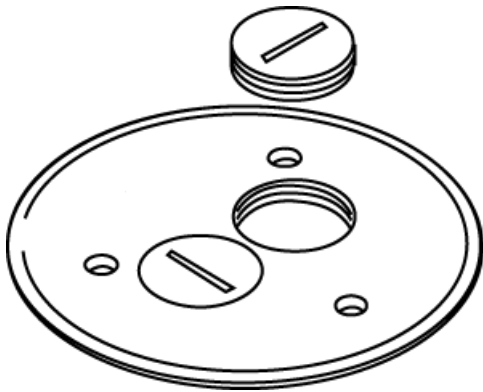

Wiremold
Ratchet-Pro 881 Series Cover Plate With Two Screw Plug Openings
Part No. 895SPCAL

Brushed aluminum cover plate with two screw plug openings, 5 1/2" (140mm) for carpet. NOTE: For carpet or tile installations. All cover plates are furnished with gasket and three screws. The 895P Polycarbonate Series Cover Plates must be field modified for dual service.

Features & Benefits

Brushed aluminum cover plate with two screw plug openings, 5 1/2" (140mm) for carpet. NOTE: For carpet or tile installations. All cover plates are furnished with gasket and three screws. The 895P Polycarbonate Series Cover Plates must be field modified for dual service.

Dimensions

Product Width US	5.5 in
------------------	--------

Listing Agencies / 3rd Party Agencies

cULus ListingNumber	E2961	cULus Listed	Yes
---------------------	-------	--------------	-----

Additional Information