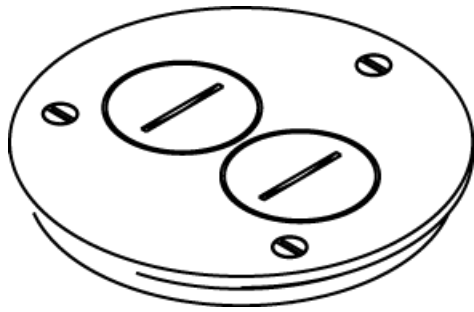

Wiremold
Ratchet-Pro 881 Series Cover Plate With Two Screw Plug Openings
Part No. 895TSP

Brushed aluminum cover plate with two screw plug openings, 4 1/4" (108mm) for tile. NOTE: For tile installations. All cover plates are furnished with gasket and three screws. The 895P Polycarbonate Series Cover Plates must be field modified for dual service.

Features & Benefits

Brushed aluminum cover plate with two screw plug openings, 4 1/4" (108mm) for tile. NOTE: For tile installations. All cover plates are furnished with gasket and three screws. The 895P Polycarbonate Series Cover Plates must be field modified for dual service.

Dimensions

Product Width US	5.5 in	Product Depth US	5.5 in
Product Height US	0.25 in		

Listing Agencies / 3rd Party Agencies

cULus ListingNumber	E2961	cULus Listed	Yes
---------------------	-------	--------------	-----