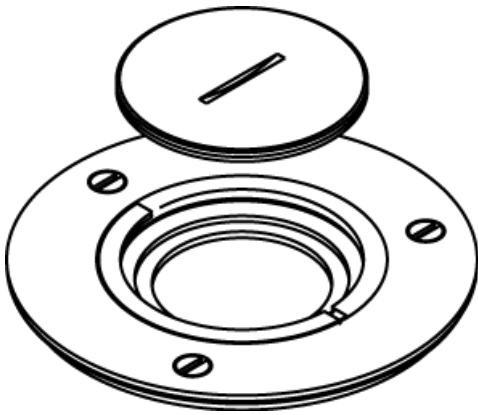

Wiremold
880 Series™ and Ratchet-Pro 881 Series Brass Cover Plate
Part No. 896TCK

Brass communications or power cover plate with 2 1/4" (57mm) threaded opening for tile. NOTE: For carpet or tile installations. All cover plates are furnished with gasket and three screws. The 895P Polycarbonate Series Cover Plates must be field modified for dual service.

Features & Benefits

Brass cover plate with 2 1/4" (57mm) threaded opening for tile. Furnished with gasket and three screws.

Specifications

General Info

Product Line	Wiremold	UPC Number	786564276500
Country Of Origin	China	Construction	Assembled
Application Sector	Commercial	Standard	cULus Listed Metallic Outlet Boxes: File E2961 Guide QCIT Meets Article 314.27(C) of NEC.
Type	Floor Box		

Dimensions

Product Width US	4.25 in
------------------	---------

Listing Agencies / 3rd Party Agencies

cULus ListingNumber	E2961	cULus Listed	Yes
---------------------	-------	--------------	-----

Additional Information