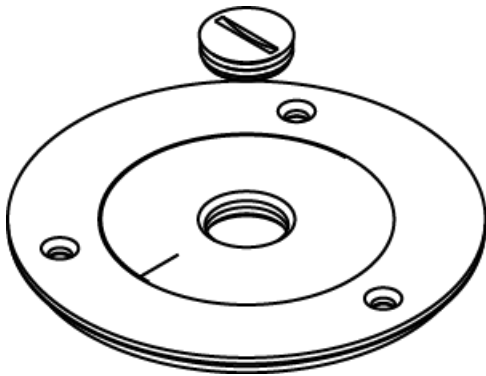

Wiremold
Ratchet-Pro 881 Series Communications or Power Cover Plate
Part No. 896TCKAL-1/2

Brushed aluminum cover plate with 1/2" (12.7mm) threaded opening 4 1/4" (108mm) for tile. NOTE: For carpet or tile installations. All cover plates are furnished with gasket and three screws. The 895P Polycarbonate Series Cover Plates must be field modified for dual service.

Features & Benefits

Brushed aluminum cover plate with 1/2" (12.7mm) threaded opening 4 1/4" (108mm) for tile. NOTE: For carpet or tile installations. All cover plates are furnished with gasket and three screws. The 895P Polycarbonate Series Cover Plates must be field modified for dual service.

Dimensions

Product Width US	4.25 in
------------------	---------

Listing Agencies / 3rd Party Agencies

cULus ListingNumber	E2961	cULus Listed	Yes
---------------------	-------	--------------	-----

Additional Information