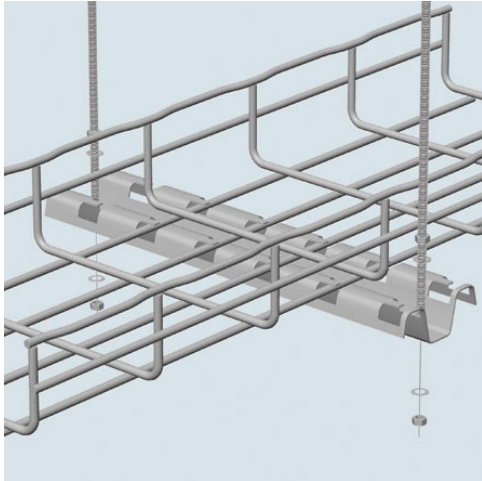

Cablofil
FAS PROFILE-BLACK (1D,,2W,,28L) [941162]
Part No. 941162

Cablofil Wiremesh Cable Tray concept based upon performance, safety and economy; three qualities which make Cablofil Wiremesh Cable Tray system preferred by installers. Cablofil adapts to the most complex configurations, and its structure gives maximum strength for minimum weight. The ease of creating fittings, carried out on site, as well as the wide range of unique and universal accessories gives complete freedom in routing combined with exceptionally fast installation.

Features & Benefits

For trapeze hung installations, use 4inch longer profile than tray width. Example: for CF 54/300 tray (12inch) use FAS P400 (16inch). Maximum threaded rod size is 3/8inch. For use with larger sizes of threaded rod, bracket holes must be drilled larger. Patented FAS style attachment secures tray without nuts and bolts. Threaded rods, nuts and washers sold separately.

Specifications

General Info

Product Line	Cablofil	Finish	Custom Painted
UPC Number	800388009585	Country Of Origin	China
Type	Supports		

Dimensions

Product Width US	2.67 in	Product Weight US	1.82 lb
Product Volume US	0.044 cu ft	Product Depth US	27.32 in
Product Height US	1.033 in		