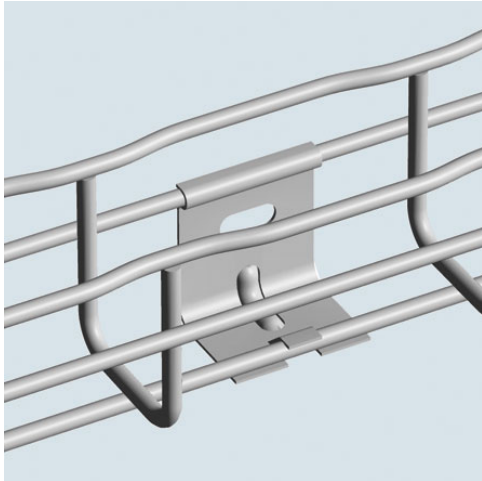

Cablofil
SNAP IN WALL BRACKET-STAINLESS (2D,,1.5W,,2L) [942742]
Part No. 942742

Cablofil Wiremesh Cable Tray concept based upon performance, safety and economy

Features & Benefits

three qualities which make Cablofil Wiremesh Cable Tray system preferred by installers. Cablofil adapts to the most complex configurations, and its structure gives maximum strength for minimum weight. The ease of creating fittings, carried out on site, as well as the wide range of unique and universal accessories gives complete freedom in routing combined with exceptionally fast installation.

Specifications

General Info

Product Line	Cablofil	Finish	Stainless 316
UPC Number	800388013254	Country Of Origin	China
Type	Supports		

Dimensions

Product Width US	1.125 in	Product Weight US	0.09 lb
Product Volume US	0.002 cu ft	Product Depth US	1.75 in
Product Height US	1.75 in		