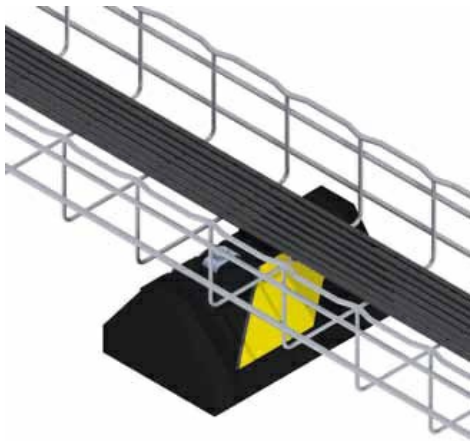

Cablofil
CabloPort Block 10" Long [943524]
 Part No. 943524

Cablo-Port is a UV and Weather resistant rubber base that creates a cushion between rooftop mounted equipment and sensitive roofing materials. Available in two styles, the Standard style is perfect for smaller loads and tight spaces and the Widebody design provides a broad base to minimize roof pressure and a larger area for glue application. Cablo-Port is also available with a wide variety of pre-mounted support options, including FAS P and Channel.

Features & Benefits

Cable pathway or other products mounted to base with clamps and screws.

Install: on any roofing material or other flat surface.

Curb style: maximum load 500 lbs. (CP5 - maximum load 150 lbs.).

Widebody design: has 1,000 lbs/ft maximum load and provides 5 times the surface to minimize roof material pressure, increase load capacity and provide over 120 square in/ft for glue application.

Composite material: allows through bolts or lag type screws (through bolts recommended)

Specifications

General Info

Product Line	Cablofil	Finish	Other
UPC Number	800388019096	Country Of Origin	Canada
Standard	UL Classified		

Dimensions

Product Width US	6.0 in	Product Weight US	4.6 lb
Product Volume US	0.133 cu ft	Product Depth US	9.6 in
Product Height US	4.0 in		