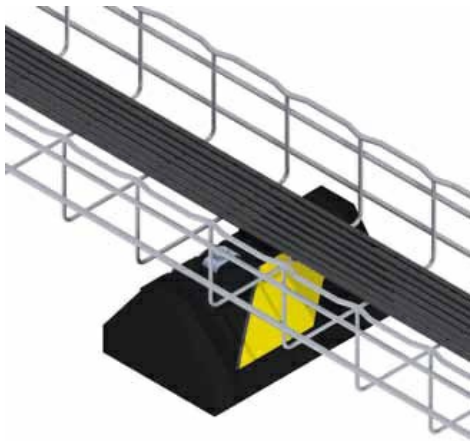

Cablofil
CabloPort Block 20" Long [943525]
 Part No. 943525

Cablo-Port is a UV and Weather resistant rubber base that creates a cushion between rooftop mounted equipment and sensitive roofing materials. Available in two styles, the Standard style is perfect for smaller loads and tight spaces and the Widebody design provides a broad base to minimize roof pressure and a larger area for glue application. Cablo-Port is also available with a wide variety of pre-mounted support options, including FAS P and Channel.

Features & Benefits

Cable pathway or other products mounted to base with clamps and screws.

Install: on any roofing material or other flat surface.

Curb style: maximum load 500 lbs. (CP5 - maximum load 150 lbs.).

Widebody design: has 1,000 lbs/ft maximum load and provides 5 times the surface to minimize roof material pressure, increase load capacity and provide over 120 square in/ft for glue application.

Composite material: allows through bolts or lag type screws (through bolts recommended)

Specifications

General Info

Product Line	Cablofil	Finish	Other
UPC Number	800388019102	Country Of Origin	Canada
Application Sector	Commercial	Type	Fasteners

Dimensions

Product Width US	6.0 in	Product Weight US	9.3 lb
Product Volume US	0.271 cu ft	Product Depth US	19.5 in
Product Height US	4.0 in		