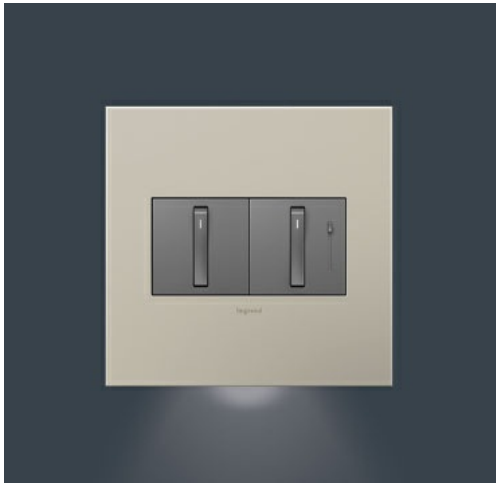

adorne Collection
Discontinued - adorne® Two-Gang Accent Nightlight
Part No. AAAL2G2

Perfect for hallways, kids' rooms, or anywhere a little bit of light can provide extra comfort and visibility. Providing a gentle glow, this accent nightlight fits below any existing adorne switch or dimmer, practically disappearing into the sleek design. Toggle through the additional light level options with a tap of the finger to match your need or preference.

Features & Benefits

For complete installation, device must be paired with an adorne® screwless Wall Plate (not included). Available in a range of contemporary colors and stunning finishes.

Perfect for hallways or children's bedrooms where the addition of a subtle wall nightlight provides comfort and visibility

The adorne Accent Nightlight provides a warm, gentle light below any existing switch

Leave your wall nightlight on or toggle through several level settings with just the tap of a finger

The device attaches directly to the bottom of existing adorne light switches and dimmers, and is invisible once installed, making it a sleek addition day and night

Specifications

General Info

Product Line	Pass & Seymour	Color	Black
Country Of Origin	China		