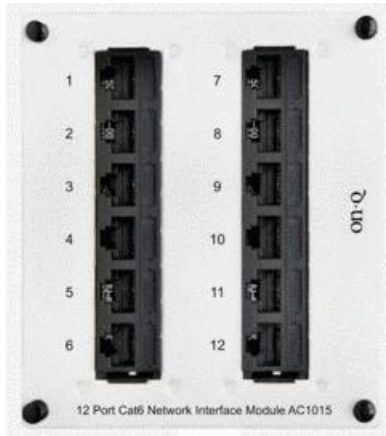

**On-Q**  
**12-Port Cat 6 Network Interface Module**  
Part No. AC1015

Easily switch an outlet from Voice to Data or from Data to Voice with this Cat 6e Network Interface Module.

## Features & Benefits

Small target mounts discreetly outside of entertainment center using double-sided tape

Provides easily configured interface for any Cat 6 based modules.

Comes with 2-bay Bracket for simple mounting in On-Q style enclosure.

Connectivity for 12 data network or voice connections.

Allows home network to be reconfigured with patch panel simplicity.

Color coded label for easy T568A termination