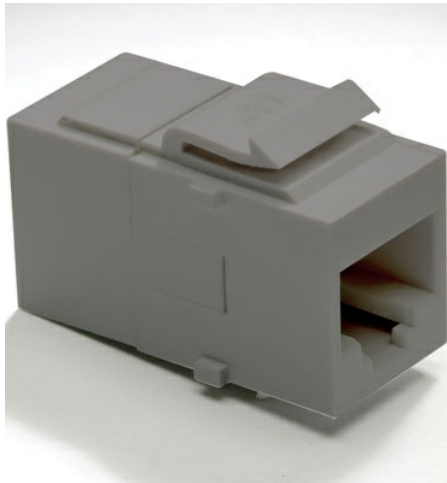

adorne Collection
adorne® Cat 5e RJ45 Data/Phone Insert, Magnesium
Part No. AC5ERJ45CM1

Keystone insert to support high-speed Cat 5e connections.

Features & Benefits

Pair with a 1-Port, 2-Port, or 4-Port adorne frame for use in an adorne Wall Plate

Easy "1-for-1" installation lets you simply upgrade your existing inserts in just minutes

Innovative snap-in system makes installation fast and simple

Other colors available

Complete the look with a stunning, screwless adorne® Wall Plate, not included. Available in a range of contemporary colors and finishes. Coordinate with other designer switches & outlets

Specifications

General Info

Product Line	Pass & Seymour	Color	Magnesium
Country Of Origin	China	Application Sector	Residential
Standard	cULus, RoHS		

Dimensions

Product Width US	1.2 in	Product Depth US	1.2 in
Product Height US	3.0 in		