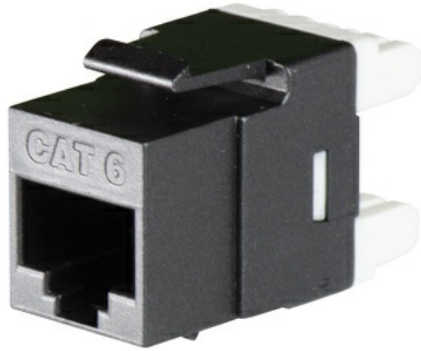

adorne Collection  
adorne® Cat 6 RJ45 Data Insert, Graphite  
Part No. AC6RJ45G1

Keystone insert to support gigabit networking performance.

## Features & Benefits

Pair with a 1-Port, 2-Port, or 4-Port adorne frame for use in an adorne Wall Plate

Innovative snap-in system makes installation fast and simple

Complete the look with a stunning, screwless adorne® Wall Plate, not included. Available in a range of contemporary colors and finishes. Coordinate with other designer switches & outlets

### Dimensions

Product Width US	1.2 in	Product Depth US	1.2 in
Product Height US	2.75 in		