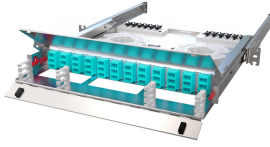

The Infinium Access UHD+ Enclosure offers maximum access and visibility to install, manage and maintain, the extreme density of 288 fibers all within 1 RU. Infinium Access utilizes a patented enclosure drawer release, spring loaded top cover, access cutouts, and cable management in the front and rear of the enclosure, all while employing the industry leading acclAIM connectivity.

Features & Benefits

Access Slide: By simply releasing the thumbscrews, the enclosure drawer slides forward up to 10 inches, clearing the plain of equipment, enabling unprecedented access to the fibers and cassettes.

Spring Loaded Top Cover: With a simple press of the red buttons on each side of the enclosure the lid of the enclosure raises automatically, also releasing the front door to drop forward out of the way, enabling tremendous access to the front patching field.

Over-Under: The Infinium Access Enclosure has an opening in the bottom. This innovative design along with the open enclosure ceiling allows the tech to remove the rear acclAIM connectors from the top or the bottom of the enclosure.