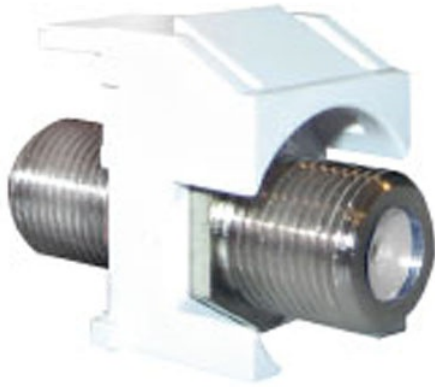

adorne Collection
adorne® Video F-Connector, White
Part No. ACNRFCW1

Keystone insert to support a connection of up to 3 GHz bandwidth.

Features & Benefits

Pair with a 1-Port, 2-Port, or 4-Port adorne frame for use in an adorne Wall Plate

Easy "1-for-1" installation lets you simply upgrade your existing inserts in just minutes

Innovative snap-in system makes installation fast and simple

Other colors available

Complete the look with a stunning, screwless adorne® Wall Plate, not included. Available in a range of contemporary colors and finishes. Coordinate with other designer switches & outlets

Specifications

General Info

Product Line	Pass & Seymour	Color	White
Country Of Origin	China	Application Sector	Residential
Standard	RoHS		

Additional Information

RoHS Conformant	Yes
-----------------	-----