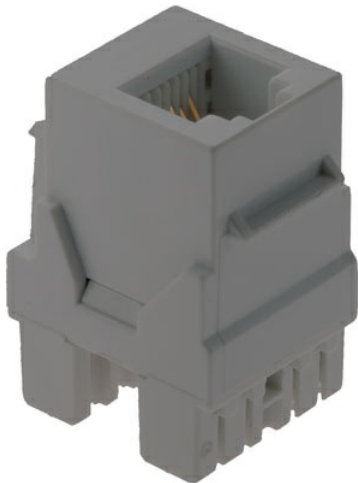

adorne Collection
adorne® RJ25 Phone Jack, White
Part No. ACRJ25M1

Keystone insert to support up to three phone lines.

Features & Benefits

Pair with a 1-Port, 2-Port, or 4-Port adorne frame for use in an adorne Wall Plate

Innovative snap-in system makes installation fast and simple

Complete the look with a stunning, screwless adorne® Wall Plate, not included. Available in a range of contemporary colors and finishes. Coordinate with other designer switches & outlets

Easy "1-for-1" installation lets you simply upgrade your existing inserts in just minutes

Other colors available

Specifications

General Info

Product Line	Pass & Seymour	Replaced by Part Number	
Color	Magnesium	Country Of Origin	China
Application Sector	Residential/Commercial		