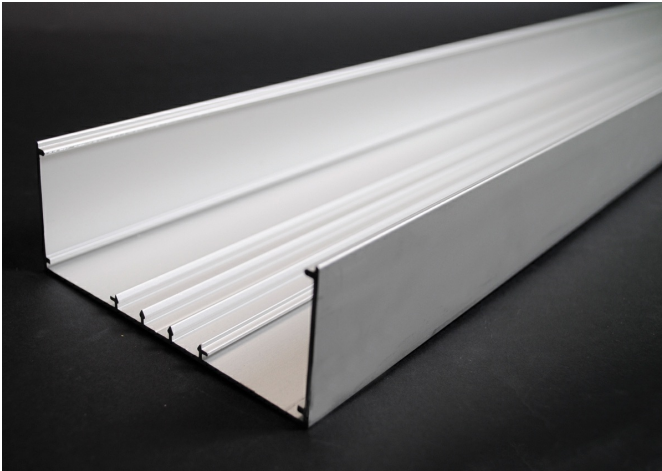

Wiremold
Wiremold AL5200 Series Large Multi-Channel Raceway Raceway Base
Part No. AL5200B-10

The Wiremold 5200 Series Aluminum Raceway is sleek, clean and attractive. Integrated into casework or lab furniture or installed as baseboard, these raceways distribute communication and power wiring while maintaining aesthetics. The satin anodized finish is designed for both good looks and easy service. The hi-tech appearance makes this raceway an attractive choice for contemporary spaces. The aluminum systems compliment the decor in commercial offices, laboratories, and healthcare facilities.

Features & Benefits

This product meets the material restrictions of RoHS

Specifications

General Info

Product Line	Wiremold	Color	Silver
UPC Number	786776189599	Country Of Origin	Mexico
Application Sector	Commercial	Standard	cULus Listed Surface Metal Raceway: File E4376: Guide RJBT/RJBT7
Type	Raceway		

Dimensions

Product Width US	120.0 in	Product Weight US	32.2 lb
Product Volume US	1200.0 cu in	Product Depth US	2.0 in
Product Height US	5.0 in		

Listing Agencies / 3rd Party Agencies

cULus ListingNumber	E4376	cULus Listed	Yes
---------------------	-------	--------------	-----