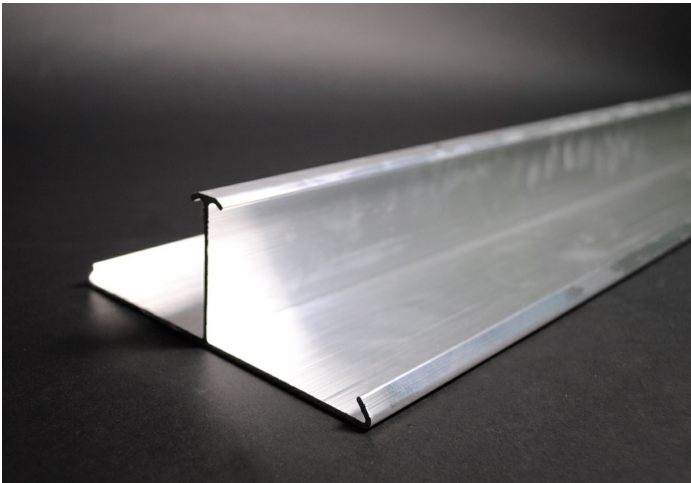

Wiremold
Wiremold ALDS4000 Series Raceway Base
Part No. ALDS4000B

The 4000 Designer Series Aluminum Raceway from Legrand provides an aesthetically and functionally superior alternative to existing raceway profiles. ALDS4000 Series Raceway includes a variety of innovative features and fittings that save installation time, cost less to specify, and provide 1/3 more wiring capacity than conventional box-style raceway profiles. ALDS4000 Series Raceway is a dual service aluminum raceway, with twin covers and a built-in divider that provides full isolation of services. With its increased capacity and unique downward-facing activation capabilities, ALDS4000 Series Raceway is ideal for any commercial, institutional, or industrial application requiring a high capacity metal raceway.

Features & Benefits

This product meets the material restrictions of RoHS

Specifications

General Info

| | | | |
|--------------------|--------------|-------------------|--|
| Product Line | Wiremold | Color | Silver |
| UPC Number | 786776083101 | Country Of Origin | Mexico |
| Application Sector | Commercial | Standard | cULus Listed Surface Metal Raceway: File E4376: Guide RJBT/RJBT7 |
| Type | Raceway | | |

Dimensions

| | | | |
|-------------------|--------------|-------------------|----------|
| Product Width US | 120.0 in | Product Weight US | 34.85 lb |
| Product Volume US | 1320.0 cu in | Product Depth US | 2.0 in |
| Product Height US | 5.5 in | | |