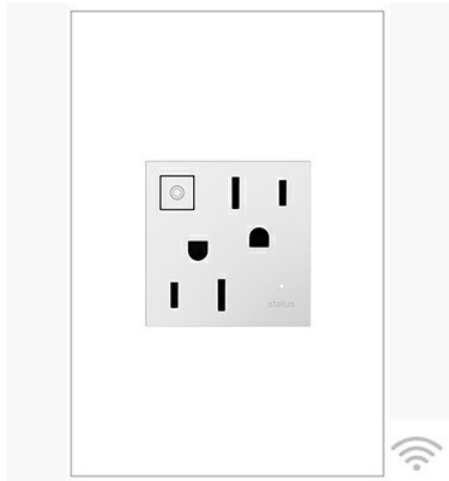

adorne Collection
Discontinued | adorne® 15A Wi-Fi Ready Outlet, White
Part No. ARPS15RF2W4

Upgrade a standard outlet for style and added control with this Wi-Fi Ready Outlet from adorne. Pair the outlet with a Wi-Fi Ready Remote Switch for multi-location control of a table or floor lamp plugged into the outlet. The Wi-Fi Ready Outlet features an on/off switch to conserve energy when not in use, and is tamper-resistant to help keep children protected. Made exclusively for use with screwless Wall Plates from the adorne® Collection, sold separately.

Features & Benefits

Installs in 15 minutes or less, fitting into an existing electrical box. No new wiring required for typical installation.

Pairs with the Wi-Fi Ready Remote Switch for multi-location control of a plugged in lamp or small appliance.

More color options available to fit any style, including finishes to match current hardware and lighting trends.

Complete the look with a stunning, screwless adorne® Wall Plate, not included. Available in a range of contemporary colors and finishes. Coordinate with other designer switches & outlets.

Specifications

General Info

Product Line	Pass & Seymour	Color	White
Finish	Matte	Country Of Origin	China
Number of Receptacles	2	Works With	Amazon Alexa, Google Assistant, Radio Frequency
Outlet Type	Indoor, Residential, Wi-Fi Ready	Warranty Type	Limited Lifetime Warranty
Type	Outlet		