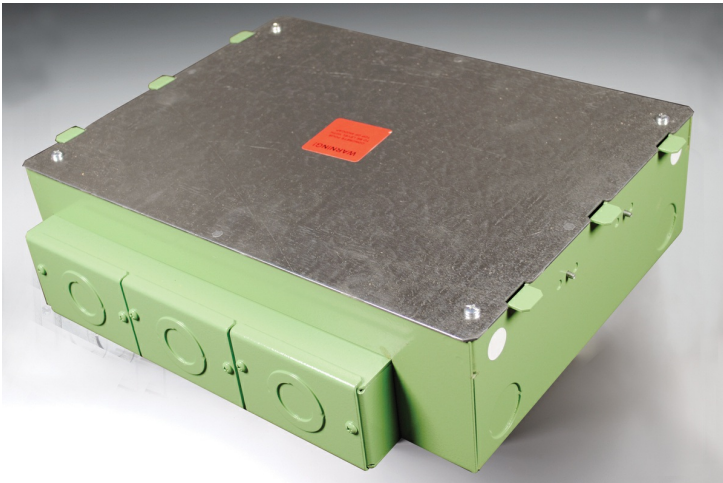

**Wiremold**  
**Evolution™ Series Six Gang On-Grade Floor Box**  
Part No. EFB6S-OG

The Evolution™ Series Six Gang On-Grade Floor Box is designed to be installed in both on-grade and above grade concrete floor applications. Box has an epoxy coating that allows the box to be placed in on-grade applications without the need for additional vapor barriers. The box has a fully finished interior to assist plugging and unplugging of devices, and comes complete with all components needed for initial installation. Designed to work with standard size wall plates for six gangs of capacity. Custom options are available upon request.

## Features & Benefits

The Evolution™ Series Six Gang On-Grade Floor Box is designed to be installed in both on-grade and above grade concrete floor applications. Box has an epoxy coating that allows the box to be placed in on-grade applications without the need for additional vapor barriers. The box has a fully finished interior to assist plugging and unplugging of devices, and comes complete with all components needed for initial installation. Designed to work with standard size wall plates for six gangs of capacity. Custom options are available upon request.

### General Info

Product Line	Wiremold	Color	Green
UPC Number	786776176469	Country Of Origin	United States
Construction	Assembled	Application Sector	Commercial
Standard	cULus Listed Metallic Outlet Boxes: File E2961 Guide QCIT Meets Article 314.27(C) of NEC.	Type	Floor Box

### Dimensions

Product Width US	13.75 in	Product Weight US	18.03 lb
Product Volume US	915.98 cu in	Product Depth US	16.13 in
Product Height US	4.13 in	Cubic Capacity	32 cu in